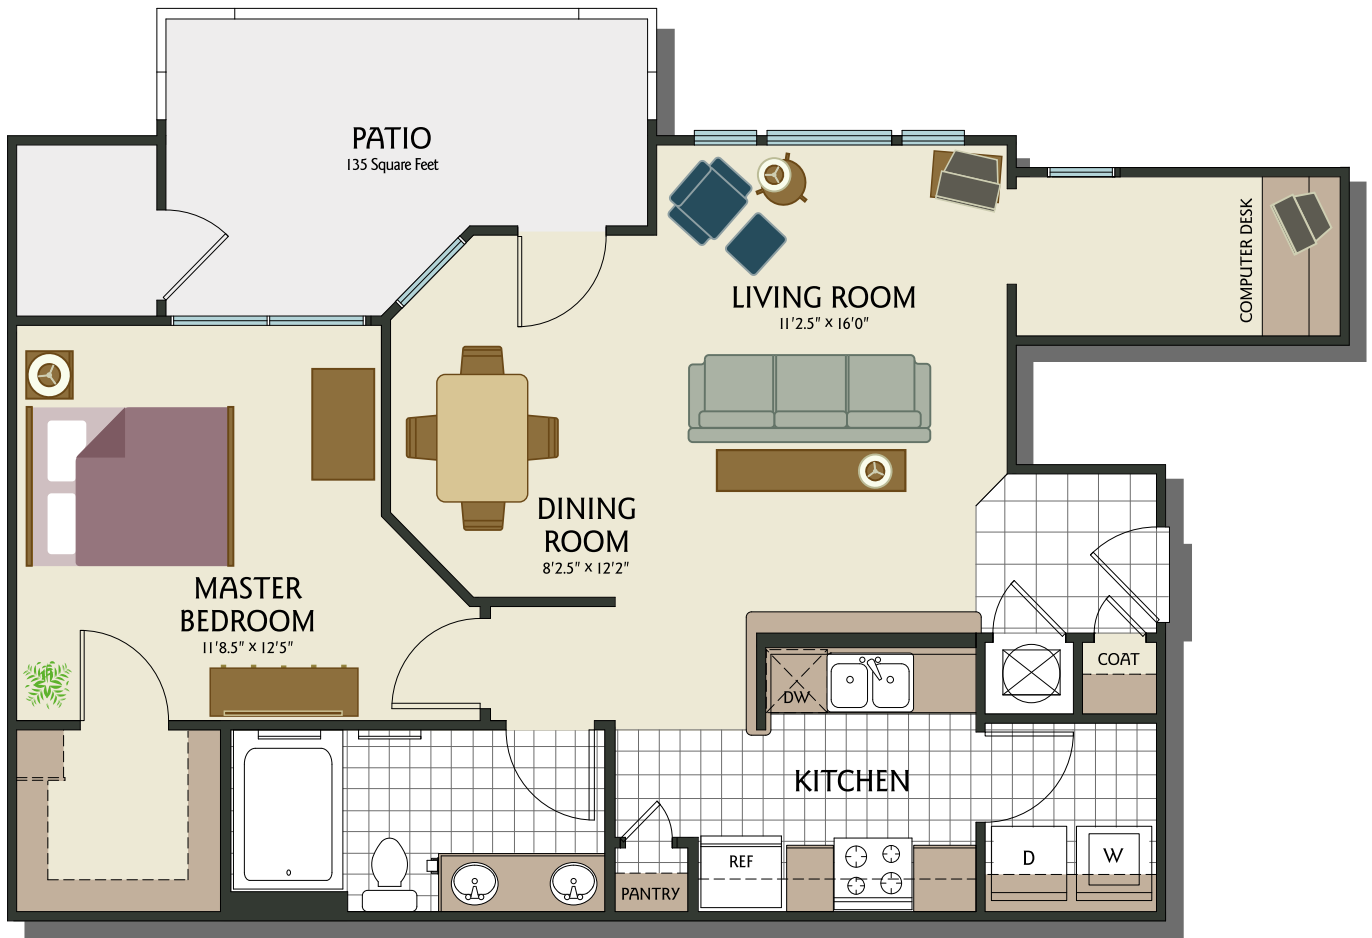

# THE PARK AT CROSSROADS

 **Chelsea**

1 Bedroom | 1 Bath

**816 sq. ft.**